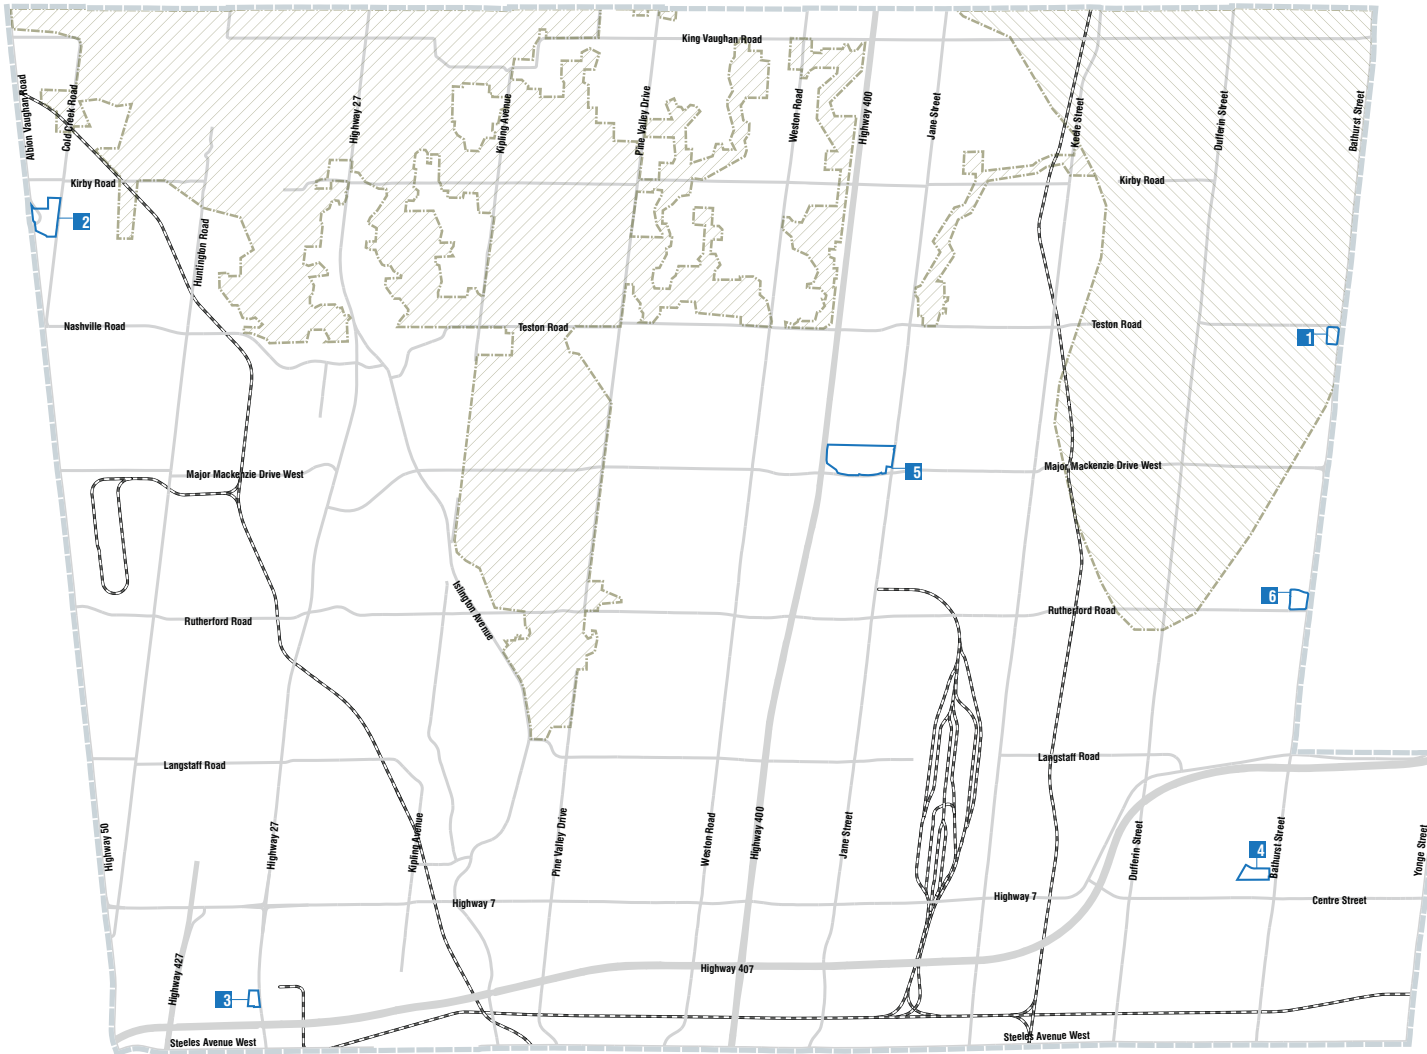

SCHEDULE 14-C

Areas Subject to Site Specific Plans

- Site Specific Areas - Chapter 13
- 1 S-W Corner of Bathurst St. and Teston Rd. - 13.2
 - 2 1125 Highway 50 - 13.3
 - 4 7242 Highway 27 - 13.4
 - 3 Thornhill Liberty Lands - 13.5
 - 5 Vaughan Healthcare Campus - 13.6
 - 6 N-W Corner of Rutherford Road and Bathurst Street - 13.7