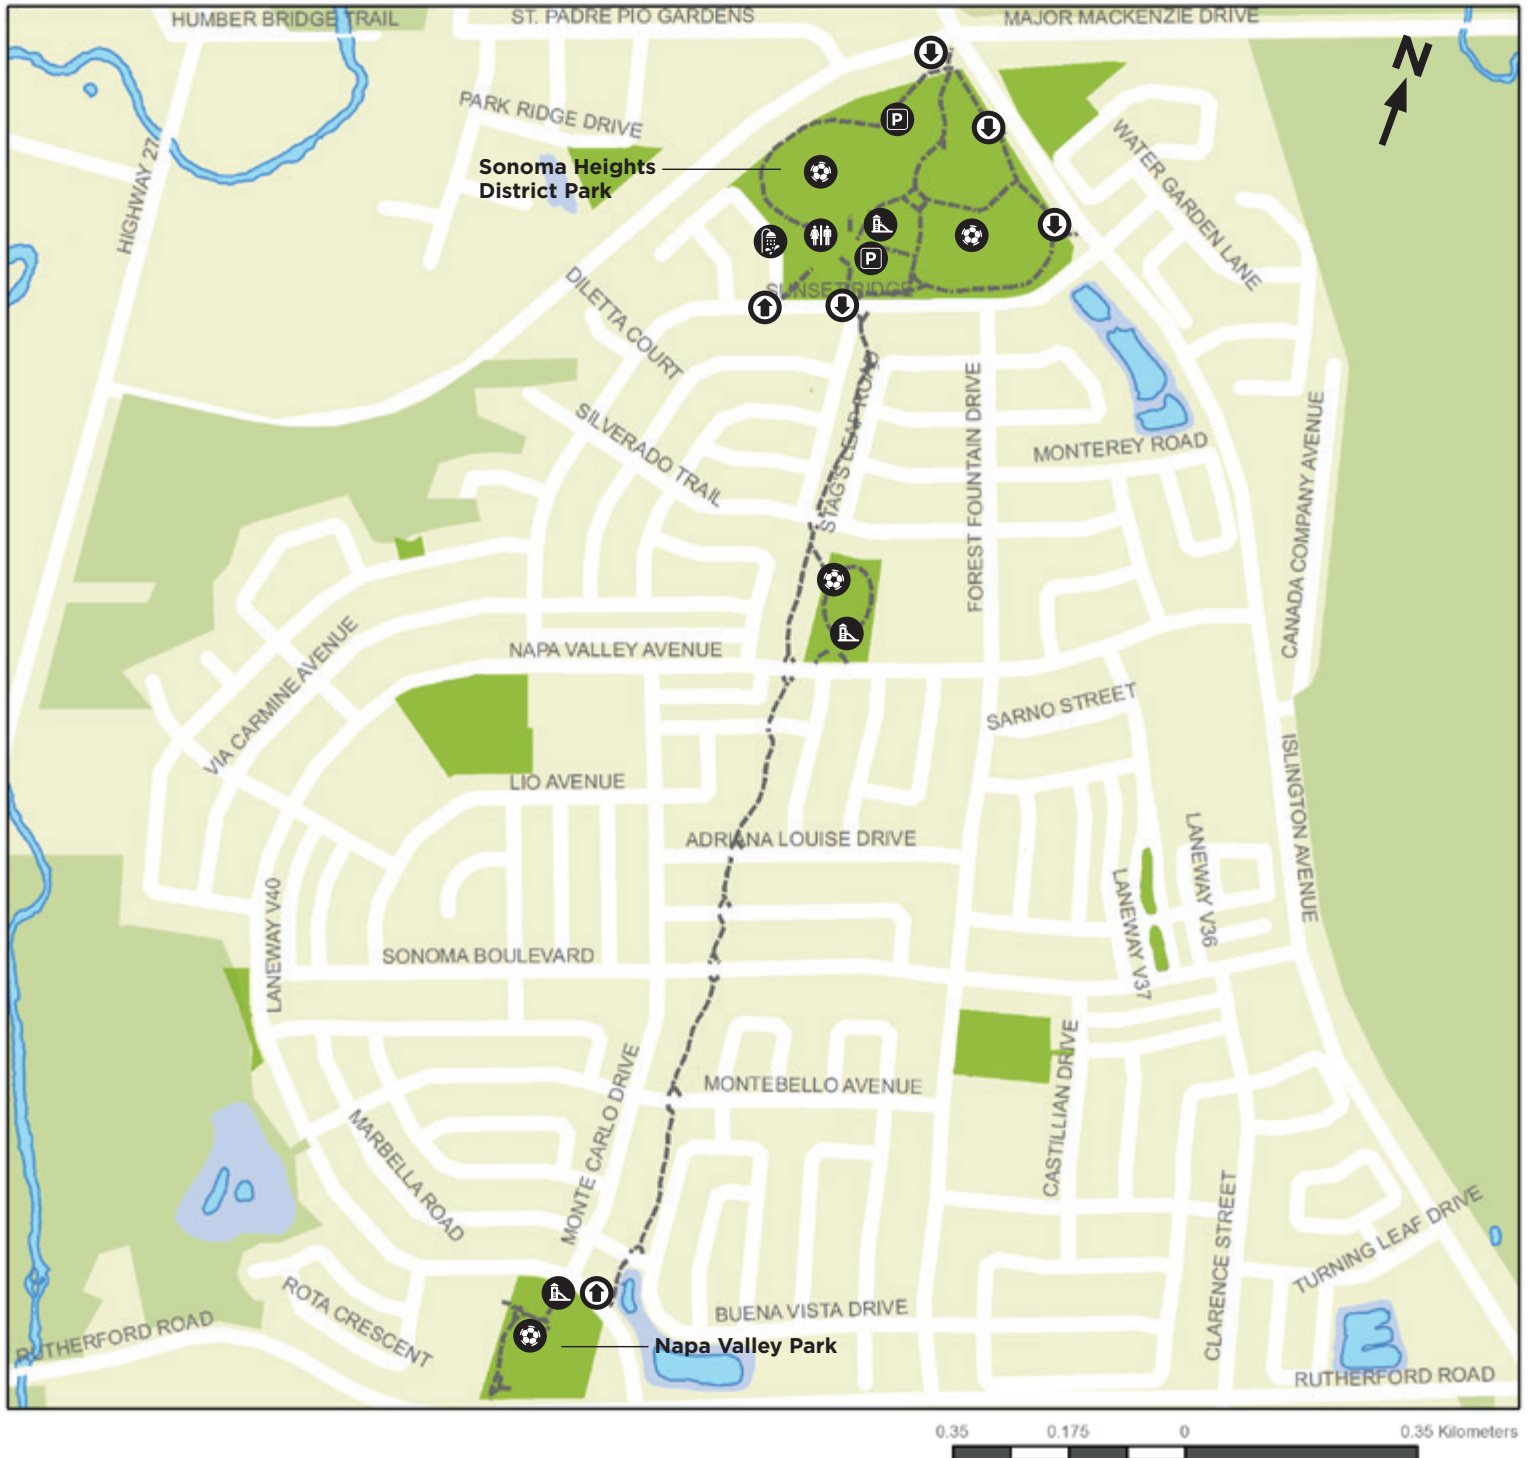

# Sonoma Heights

## Neighbourhood Walk

### Legend

Parking Lot	Access Point	Washroom	Public Building	Trail
Sports Field	Playground	Splash Pad	Picnic Area	Waterways
Park	Woodlot	Natural Open Space	Storm Water Pond	Waterbody